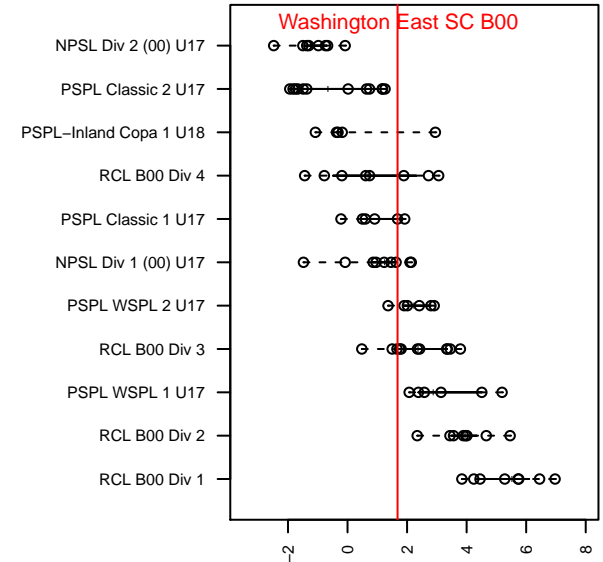

**attack and defense rating
relative to others at age
and all opponents in last 13 months**