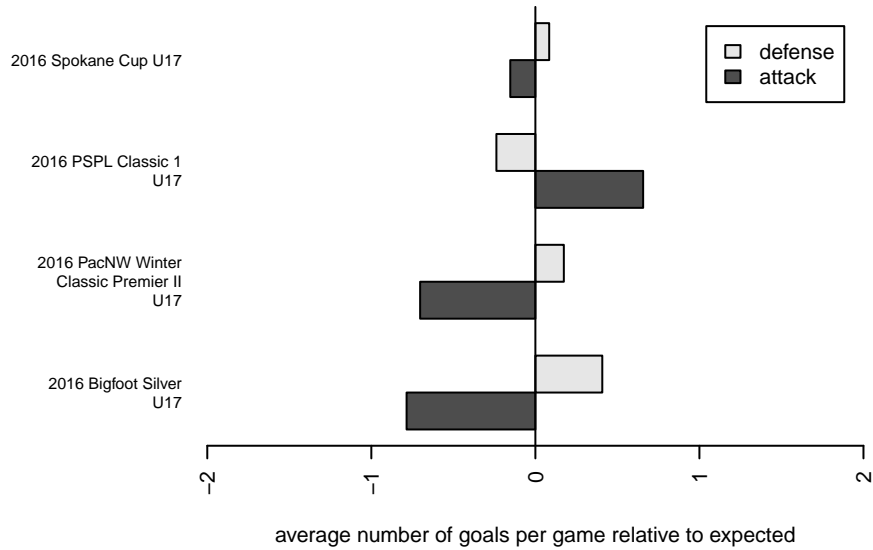

Performance relative to 13 month average