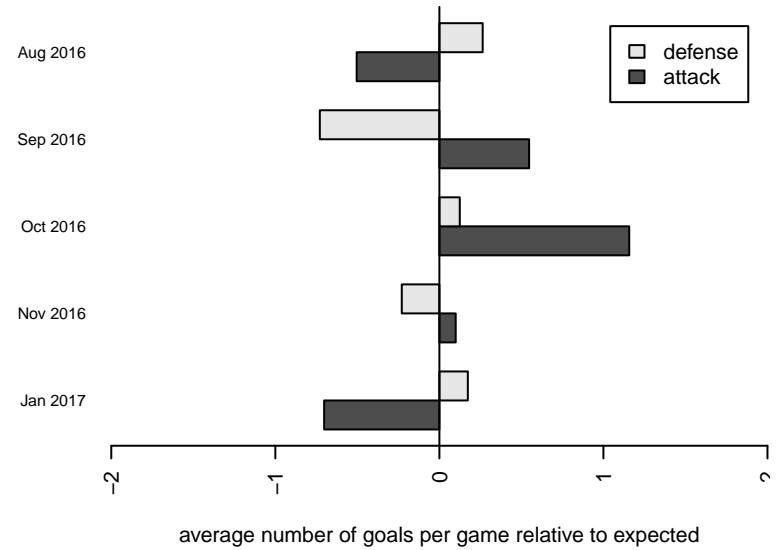

Performance relative to 13 month average