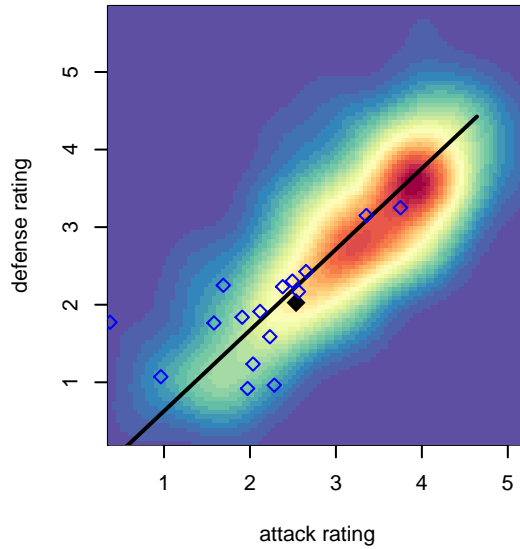

**attack and defense rating
relative to others at age
and all opponents in last 13 months**