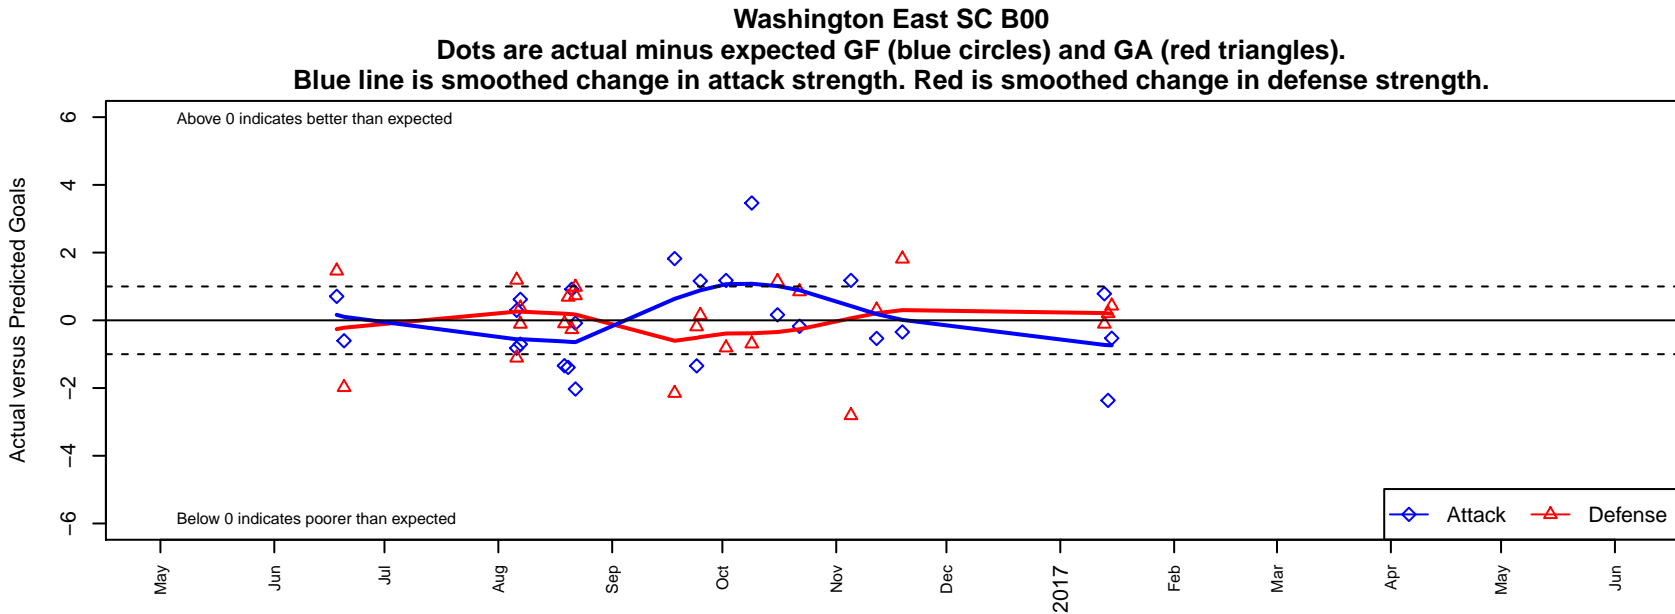

## Washington East SC B00

Washington East SC  
 Spokane, WA  
 B00 total strength=1458  
 attack=12.63 defense=7.59  
 fall league = PSPL Classic 1 U17  
 notes= Cater 2013; Weller 2014-6

alt names used:  
 WASHINGTON EAST B'00 WELLER (WA)  
 Washington East SC B00 Weller  
 WASHINGTON EASTB'00 WELLER  
 WE B00  
 Washington East B'00 Weller

Venues played:  
 2016 US Club Regionals 2000  
 2016 Spokane Cup U17  
 2016 Bigfoot Silver U17  
 2016 PSPL Classic 1 U17  
 2016 PacNW Winter Classic Premier II U17

**attack and defense variance (black dot)  
relative to other teams  
and top 10 in region**